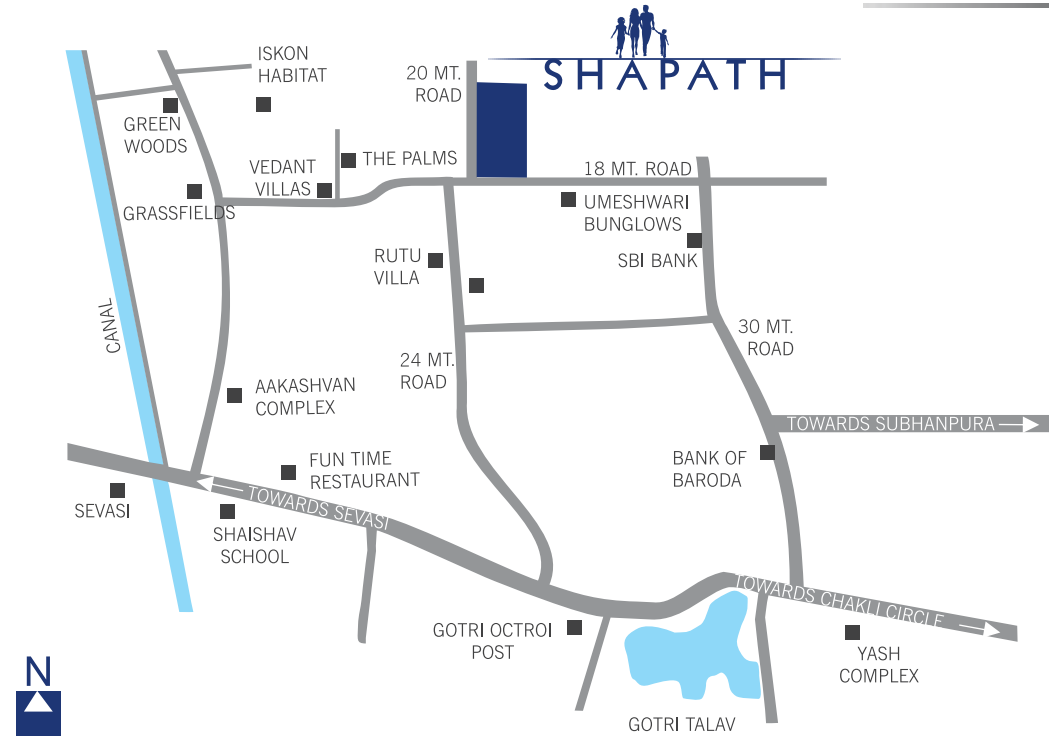

KEY PLAN

Site Address: "SHAPATH"

Nr. SBI Bank, Opp. Yash Complex,
Gotri 30 mts. wide Road,
New Alkapuri, Gotri, Vadodara - 21.
+91 96622 96222

Architect

Design Planet
+91 76989 92899

Structural Consultant: